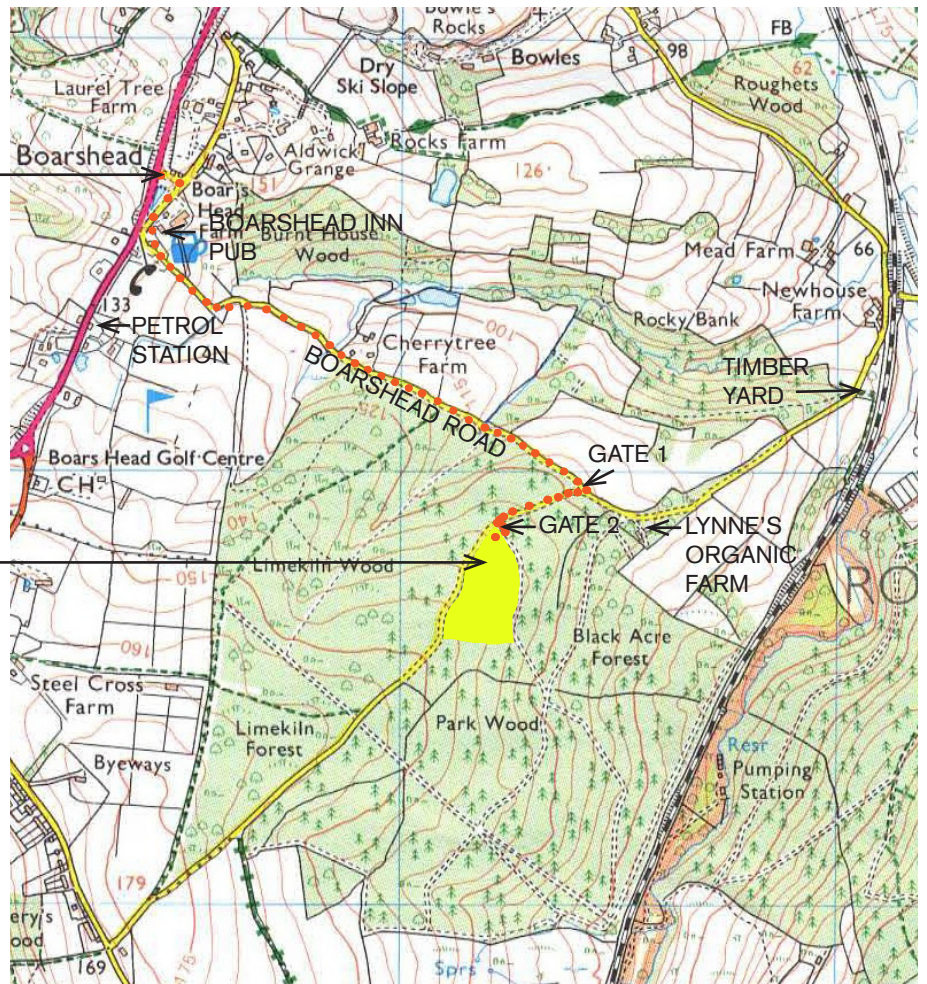

Shave Wood: location maps

Turn off A21 to A264 at Pembury

Eridge train station

Boarshead

SHAVE WOOD

Turn off to east signed 'Boarshead'

SHAVE WOOD